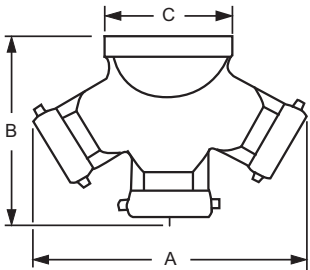

## Triple Clapper Siamese Connections

- material: *cast brass*
- branding: see below
- finish: -P polished, -C polished chrome plated
- for use up to **175 PSI**

Connections

back outlet connection  
21-205

#### Dimensions

Size	A	B	C
4 x 2½ x 2½ x 2½	13-3/4"	10-1/2"	5"
6 x 2½ x 2½ x 2½	13-3/4"	10-1/2"	7-1/2"

#### Dimensions

Size	A	B	C
4 x 2½ x 2½ x 2½	14-1/2"	11-1/2"	7-5/8"
6 x 2½ x 2½ x 2½	14-1/2"	11-1/2"	7-5/8"

Special threads, branding and finishes are available.  
Consult the factory for part number, pricing and availability.